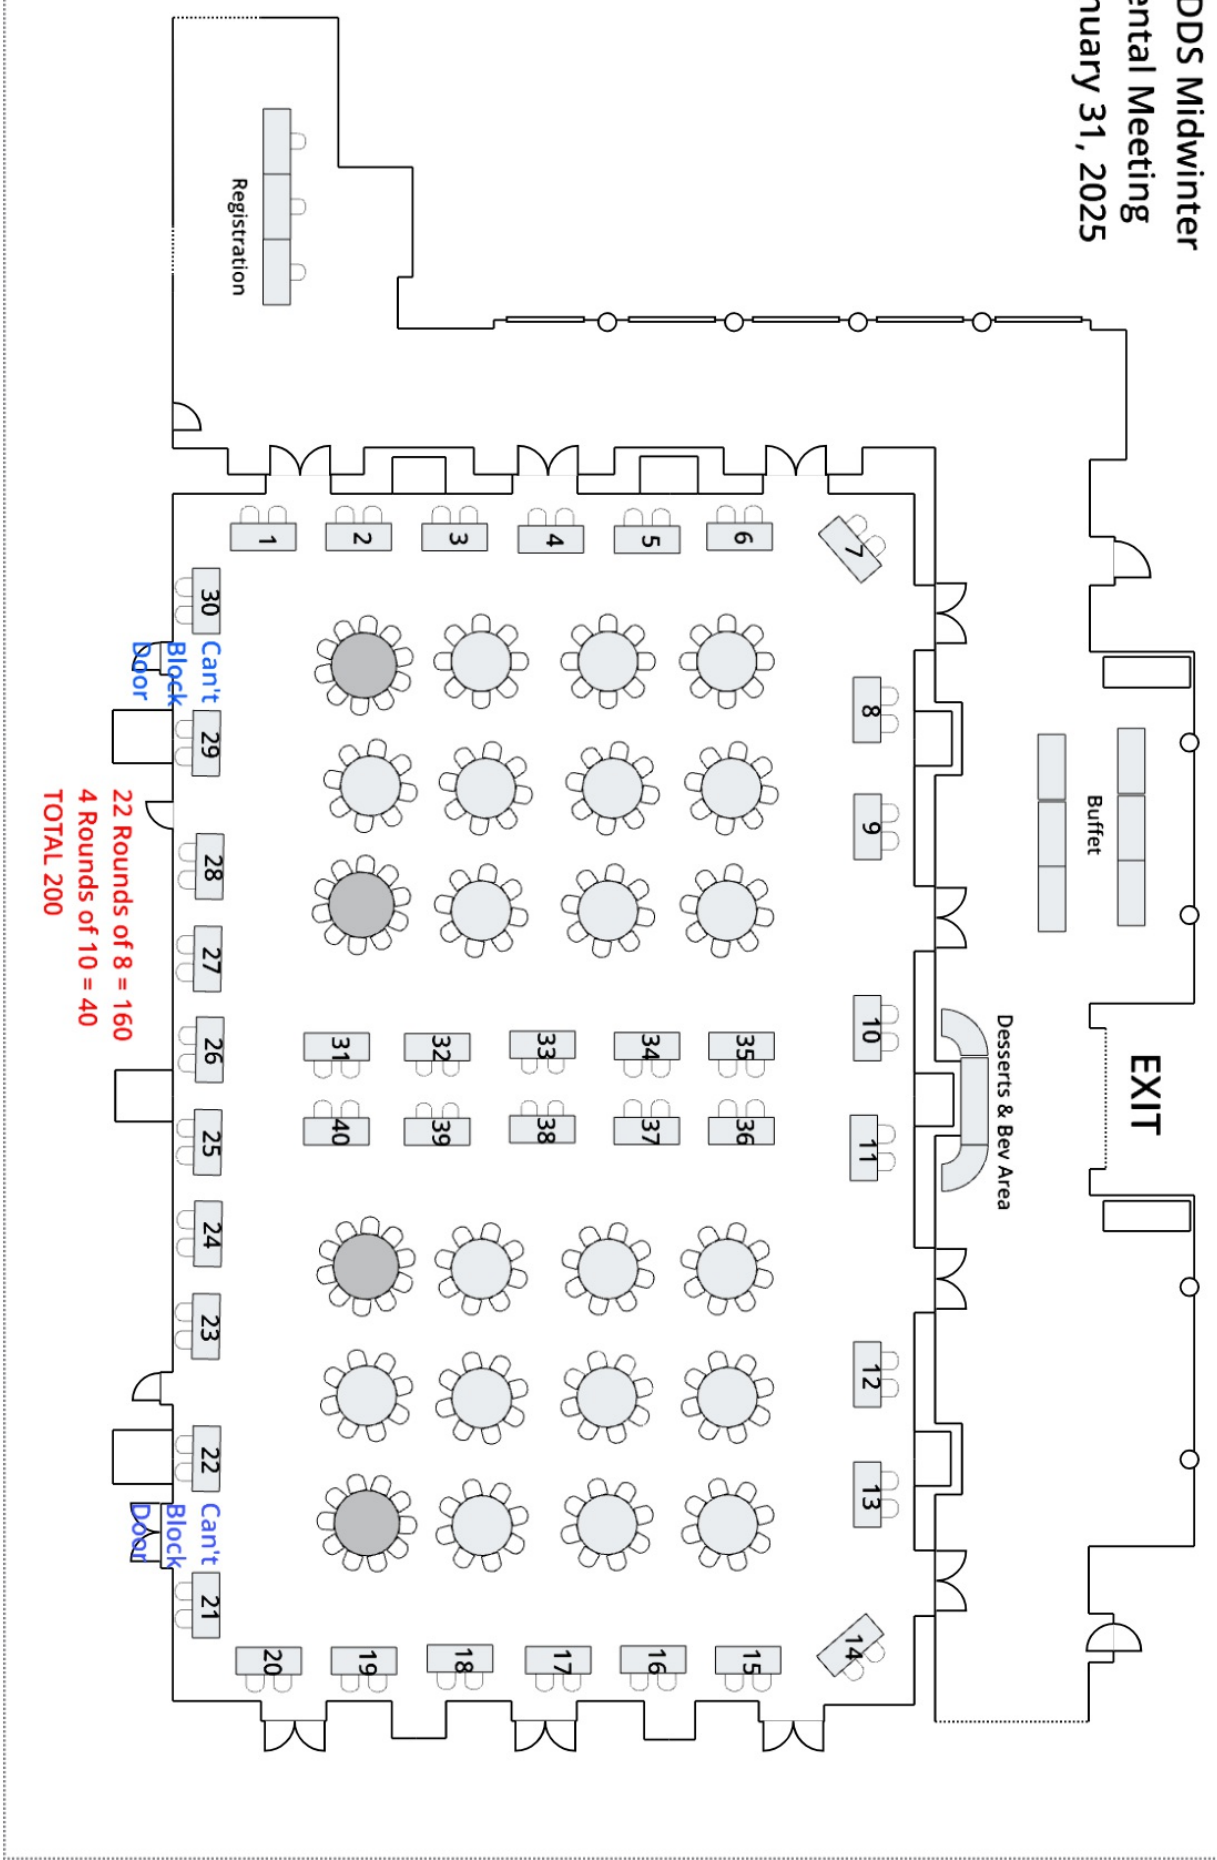

MDDS Midwinter
Dental Meeting
January 31, 2025

22 Rounds of 8 = 160
4 Rounds of 10 = 40
TOTAL 200

10 Feet